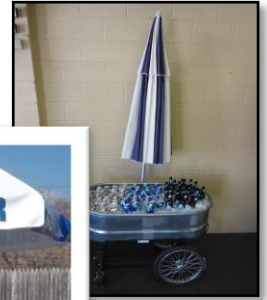

Beer / Beverage Cart

$645.00

Good for beer, soda, water, energy drinks and more!
Easily holds 150 plus can or bottles. Can also be used for corn roasts, bus boy, or other serving applications.

Price Includes these features:

- approx. size 37.5"H x 24"W x 50"L
- 20" HD wheels
- locking heavy duty casters
- valve drain
- umbrella holder (umbrella sold separately)
- exclusive blue and white paneled "Cold Beer" vendor umbrella available only from us for $159